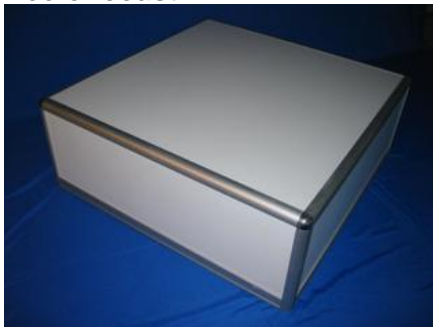

F26– Plastic Folding Chair
20$ per piece for 4days